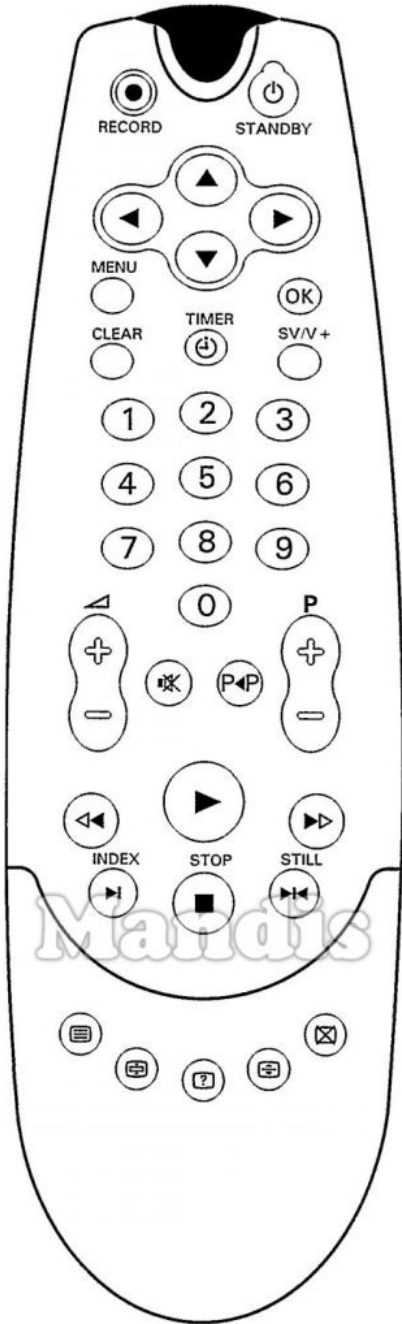

Original		Replacement		Original		Replacement	
	Standby		Power		6		6
	Record		Rec		7		7
	Up		Up		8		8
	Left		Left		9		9
	Right		Right		0		0
	Down		Down		Vol+		Vol +
	→>		Smart		Vol-		Vol -
	OK		Ok		Mute		Mute
	Menu		Menu		P<P		Pre Ch
	Clear		Exit		P+		Ch +
	Timer		AV		P-		Ch -
	SV/V+		Media		Play		Play
	1		1		<<		<<
	2		2		>>		>>
	3		3		> / Index		>>
	4		4		Stop		Stop
	5		5		> < Still		Pause

	Original	Replacement	Original	Replacement
	Teletext	Text		
	Hold	Red		
	Reveal	Green		
	Size	Yellow		
	Cancel	Blue		