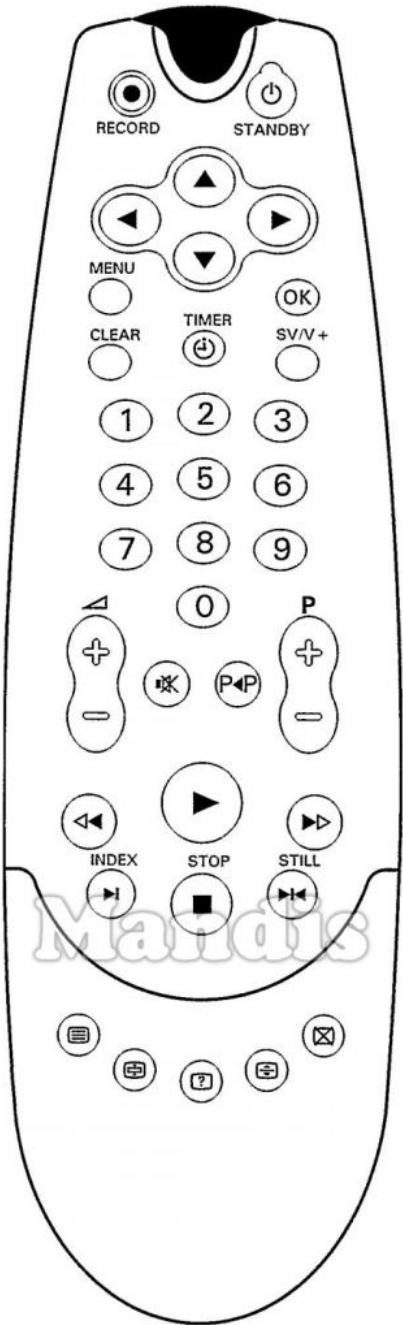

Original	Replacement	Original	Replacement
Standby	Power	6	6
Record	Rec	7	7
Up	Up	8	8
Left	Left	9	9
Right	Right	0	0
Down	Down	Vol+	Vol +
→>	Smart	Vol-	Vol -
OK	Ok	Mute	Mute
Menu	Menu	P<P	Pre Ch
Clear	Exit	P+	Ch +
Timer	AV	P-	Ch -
SV/V+	Media	Play	Play
1	1	<<	<<
2	2	>>	>>
3	3	>I / Index	>>I
4	4	Stop	Stop
5	5	>I< Still	Pause

	Original	Replacement	Original	Replacement
	Teletext	 Text		
	Hold	 Red		
	Reveal	 Green		
	Size	 Yellow		
	Cancel	 Blue		