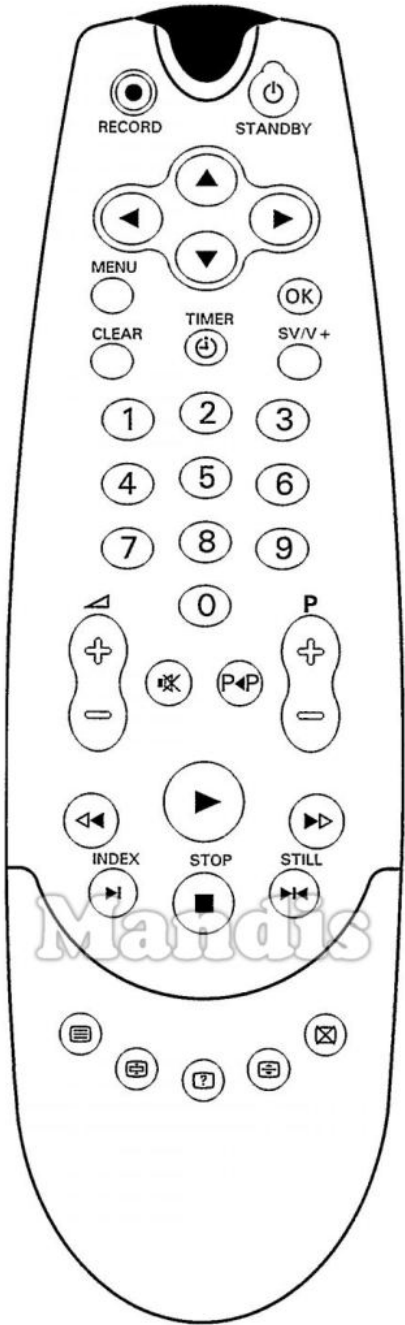

Original		Replacement		Original		Replacement	
	Standby		Power		6		6
	Record		Rec		7		7
	Up		Up		8		8
	Left		Left		9		9
	Right		Right		0		0
	Down		Down		Vol+		Vol +
	→>		Smart		Vol-		Vol -
	OK		Ok		Mute		Mute
	Menu		Menu		P<P		Pre Ch
	Clear		Exit		P+		Ch +
	Timer		AV		P-		Ch -
	SV/V+		Media		Play		Play
	1		1		<<		<<
	2		2		>>		>>
	3		3		>I / Index		>>I
	4		4		Stop		Stop
	5		5		>I< Still		Pause

	Original	Replacement	Original	Replacement
	Teletext	 Text		
	Hold	 Red		
	Reveal	 Green		
	Size	 Yellow		
	Cancel	 Blue		